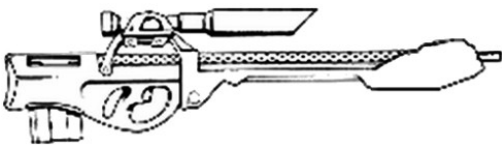

Munition : .408 (5D10)
 Fiabilité : très bonne
 Portée : 1800 mètres
 Prix : 3455 eb
 Référence : Datafortress 2020
 Longueur : 122 cm
 Pays : USA

The S51 utilizes a bullpup revolver configuration for maximum accuracy and removable cylinders for faster reloading. The cylinders on this weapon are long, allowing for specialized loads, and because it's a revolver you can mix and match rounds for any situation that might arise. Each re-usable cylinder can be programmed with the precise type of round loaded, which will display in the scope, or via smartlink, allowing you to select the round you need quickly.