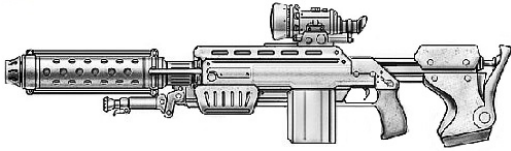

Fabrica de Armas SGS-7	
Type : Shotgun de précision Précision : +1 Disponibilité : Commun Dissimulation : Non dissimulable Chargeur : 10 Cadence : 1	Munition : CAL10 APFSDS (4D10 AP) Fiabilité : standard Portée : 500 mètres Prix : 775 eb Référence : Datafortress 2020 Longueur : 110 cm Pays : Argentine
This weapons is fed from two sources, the 10 round magazine and the 5 round choke. In most cases the choke is used for specialty rounds, while the magazine is reserved for slugs or fin stabilized sabbotted rounds. This is yet another example of a shotgun being used as a sniper platform.