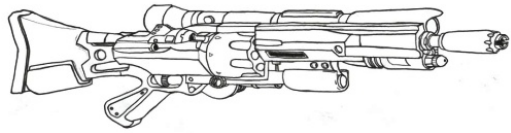

Federated Arms RSR-2	
Type : Fusil de précision lourd Précision : +1 Disponibilité : Rare Dissimulation : Non dissimulable Chargeur : 8 Cadence : 1	Munition : .300WM (6D6+3) Fiabilité : faible Portée : 500 mètres Prix : 740 eb Référence : Cyberpunk 2021 Longueur : 74 cm Pays : USA
Partant d'une idée originale et séduisante sur le papier, doté un fusil de précision d'un barillet, cette arme s'est révélée être une catastrophe en pratique. Et même bradée à ce prix, Federated Arms a eu bien du mal à en vendre et à stopper la production rapidement, d'où sa rareté.